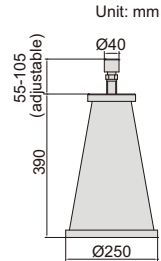

Code

6903-B